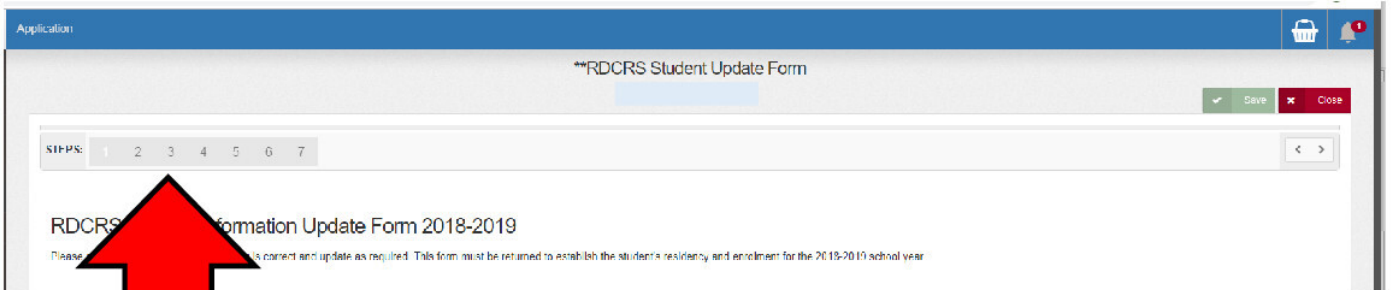

 Teacher
Comments

 School Bulletin

 Class
Registration

 My Schedule

 School
Information

 Account
Preferences

 SchoolEngage

On the left hand side of the page is a menu. At the bottom of the menu you'll find "SchoolEngage"

* On the left hand side of the page look for “students”.

* Click on your student’s name.

CREATED	STATUS	
09/18/2016 02:36 PM	INCOMPLETE	

Be sure to choose the correct document

Click Here

* Make necessary changes. "Save" each page changes are made on in order to move on to the next page.